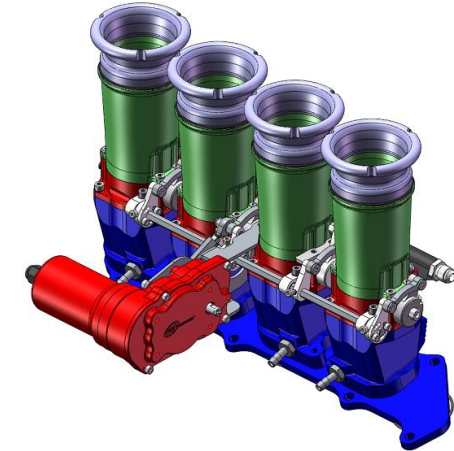

# DRIVE BY WIRE ACTUATOR CONFIGURATION

## UNIVERSAL THROTTLES

MOUNT 'A'

PART No. 102-106-00061

MOUNT 'B'

PART No. 102-106-00062

MOUNT 'C'

PART No. 102-106-00078

MOUNT 'D'