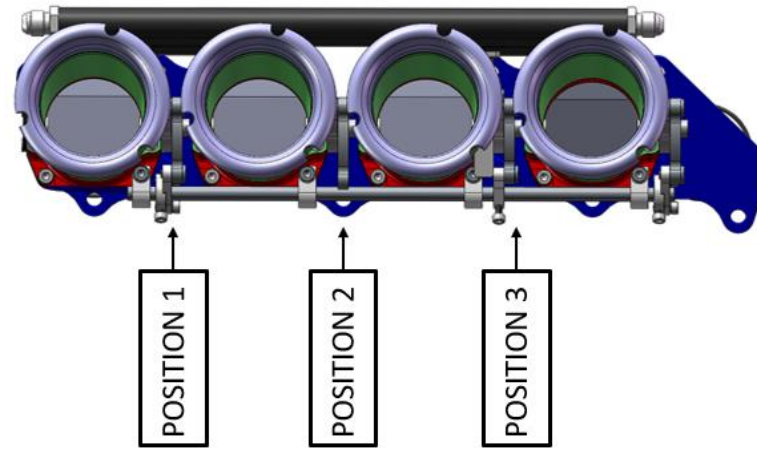

# DRIVE BY WIRE ACTUATOR CONFIGURATION

## UNIVERSAL THROTTLES

MOUNT 'A'

PART No. 102-106-00061

MOUNT 'B'

PART No. 102-106-00062

MOUNT 'C'

PART No. 102-106-00078

MOUNT 'D'