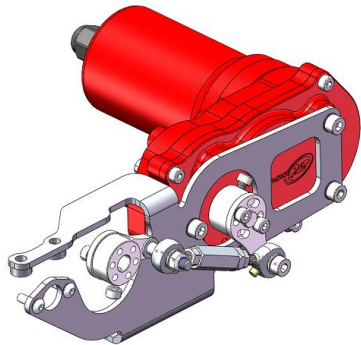

# DRIVE BY WIRE ACTUATOR CONFIGURATION

## UNIVERSAL THROTTLES

MOUNT 'A'

PART No. 102-106-00061

MOUNT 'B'

PART No. 102-106-00062

MOUNT 'C'

PART No. 102-106-00078

MOUNT 'D'