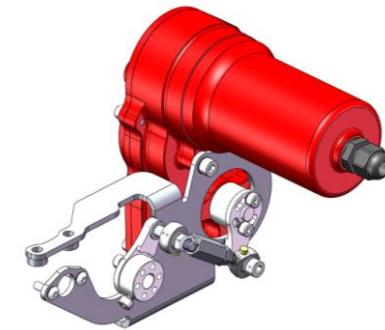

# DRIVE BY WIRE ACTUATOR CONFIGURATION

## UNIVERSAL THROTTLES

MOUNT 'A'

PART No. 102-106-00061

MOUNT 'B'

PART No. 102-106-00062

MOUNT 'C'

PART No. 102-106-00078

MOUNT 'D'