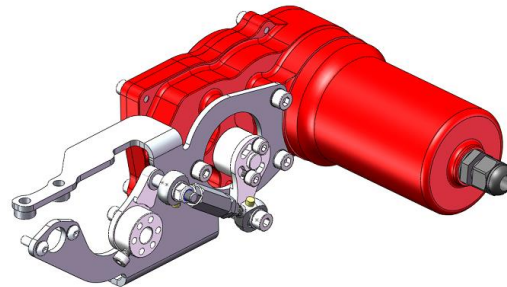

# DRIVE BY WIRE ACTUATOR CONFIGURATION

## UNIVERSAL THROTTLES

MOUNT 'A'

PART No. 102-106-00061

MOUNT 'B'

PART No. 102-106-00062

MOUNT 'C'

PART No. 102-106-00078

MOUNT 'D'