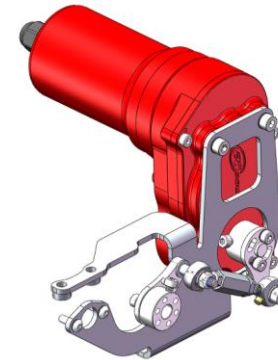

# DRIVE BY WIRE ACTUATOR CONFIGURATION

## UNIVERSAL THROTTLES

MOUNT 'A'

PART No. 102-106-00061

MOUNT 'B'

PART No. 102-106-00062

MOUNT 'C'

PART No. 102-106-00078

MOUNT 'D'