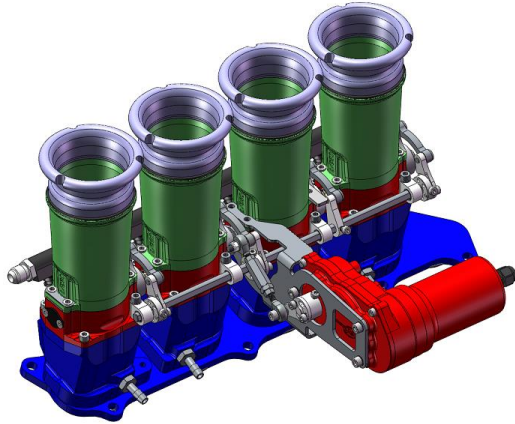

# DRIVE BY WIRE ACTUATOR CONFIGURATION

## UNIVERSAL THROTTLES

MOUNT 'A'

PART No. 102-106-00061

MOUNT 'B'

PART No. 102-106-00062

MOUNT 'C'

PART No. 102-106-00078

MOUNT 'D'